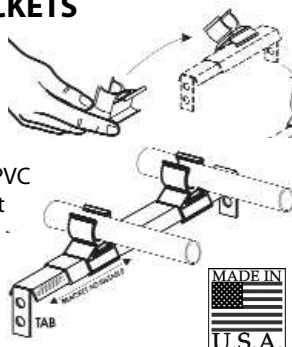

90° ELBOW - C x C (WROT)

ITEM#	SIZE	PRICE
70-15-203	1/2"	\$0.32
70-15-205	3/4"	\$0.74
70-15-206	1"	\$1.80

TEE - C x C x C (WROT)

ITEM#	SIZE	PRICE
70-15-505	1/2"	\$0.56
70-15-507	3/4"	\$1.36
70-15-508	1"	\$4.18

Full Line of Copper Fittings and Grooved Fittings Available -- log on to argco.com for details

SNAP & SLIDE BRACKETS

Plastic clamps easily snap & slide into place!

Ideal for supporting PEX, CPVC or copper tubing for radiant heat as well as for stubbing out copper tubing or CPVC supply lines.

Item #	DESCRIPTION	PRICE
25-45-150	Snap & slide bracket plus two 1/2" clamps	\$1.50
25-45-151	Snap & slide bracket plus two 3/4" clamps	\$1.50

STURDY BRACKETS

European Sound & Vibration Control System.

The best way of fixing pipe between studs for residential & commercial applications.