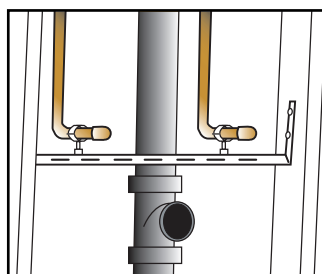

Full Line of Copper Fittings and Grooved Fittings Available -- log on to argco.com for details

SNAP & SLIDE BRACKETS

Plastic clamps easily snap & slide into place!

Ideal for supporting PEX, CPVC or copper tubing for radiant heat as well as for stubbing out copper tubing or CPVC supply lines.

Item #	DESCRIPTION	PRICE
25-45-150	Snap & slide bracket plus two 1/2" clamps	\$1.50
25-45-151	Snap & slide bracket plus two 3/4" clamps	\$1.50

STURDY BRACKETS

European Sound & Vibration Control System.

The best way of fixing pipe between studs for residential & commercial applications.