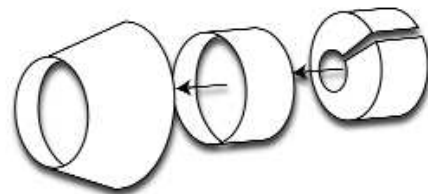

The information contained herein is produced in good faith and is believed to be reliable but is for guidance only. ARGCO and its agents cannot assume liability or responsibility for results obtained in the use of its product by persons whose methods are outside or beyond our control. It is the user's responsibility to determine the suitability of any of the products, methods of use, or preparation prior to use, mentioned in our literature. It is the user's responsibility to observe and adapt such precautions as may be advisable for the protection of personnel and property in the handling and use of any of our products.

**FOR MORE INFORMATION CALL ARGCO AT 1-800-854-1015
OR LOG ONTO WWW.ARGCO.COM**