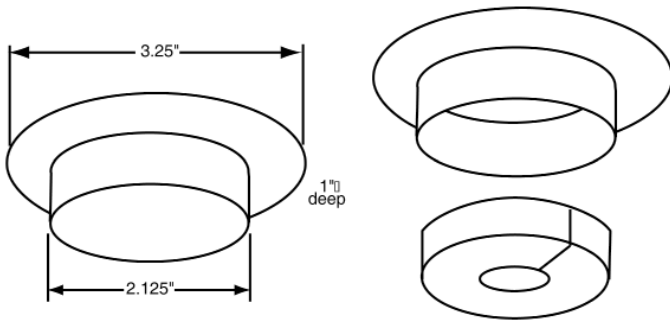

data sheet

ARGCO

CORROSION RESISTANT REPLACEMENT ESCUTCHEONS

ALUMINUM PENDANT ESCUTCHEON

Cup split across bottom & on one side.

Opens then closes around pipe...
skirt fits over cup

Polished aluminum & white

4520261 - 1/4" deep

4520263 - 1/2" deep

4520265 - 3/4" deep

4520267 - 1" deep

ALUMINUM SPLIT CUP (401) PENDANT ESCUTCHEON

401 Style deep split cup & skirt

2-3" Adjustable Pendant

Stock finish: polished aluminum
Available: chrome plated & white