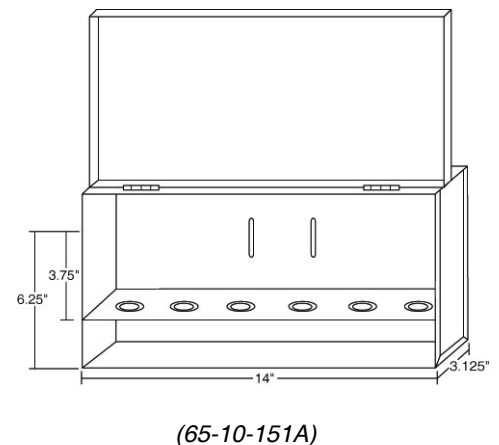

data sheet

ARGCO

FIRE SPRINKLER SPARE HEADBOXES

3 Head Box

12 Head Box

Heavy gauge steel construction

Knockouts and shelf to accommodate any 1/2" or 3/4" sprinkler head

All-welded construction and full length hinge

Red powder coated finish

Slotted for easy mounting with screws, rivets or strapping

6 Head Box

6 Large Head Box

The information contained herein is produced in good faith and is believed to be reliable but is for guidance only. ARGCO and its agents cannot assume liability or responsibility for results obtained in the use of its product by persons whose methods are outside or beyond our control. It is the user's responsibility to determine the suitability of any of the products, methods of use, or preparation prior to use, mentioned in our literature. It is the user's responsibility to observe and adapt such precautions as may be advisable for the protection of personnel and property in the handling and use of any of our products.