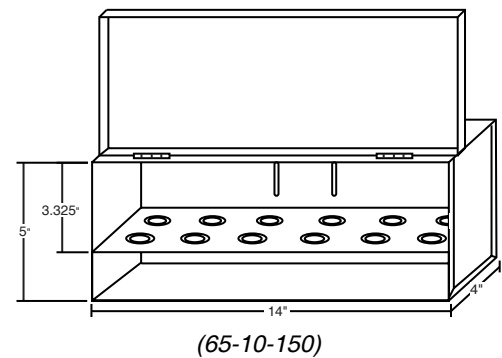

data sheet

ARGCO

FIRE SPRINKLER SPARE HEADBOXES

3 Head Box

12 Head Box

Heavy gauge steel construction

Knockouts and shelf to accommodate any 1/2" or 3/4" sprinkler head

All-welded construction and full length hinge

Red powder coated finish

Slotted for easy mounting with screws, rivets or strapping

6 Head Box

6 Large Head Box

The information contained herein is produced in good faith and is believed to be reliable but is for guidance only. ARGCO and its agents cannot assume liability or responsibility for results obtained in the use of its product by persons whose methods are outside or beyond our control. It is the user's responsibility to determine the suitability of any of the products, methods of use, or preparation prior to use, mentioned in our literature. It is the user's responsibility to observe and adapt such precautions as may be advisable for the protection of personnel and property in the handling and use of any of our products.