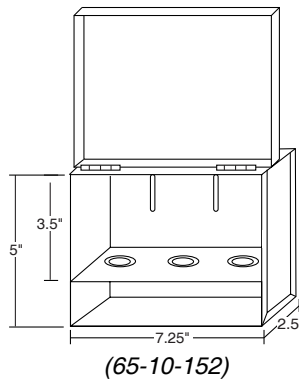

data sheet

ARGCO

FIRE SPRINKLER SPARE HEADBOXES

3 Head Box

12 Head Box

Heavy gauge steel construction

Knockouts and shelf to accommodate any 1/2" or 3/4" sprinkler head

All-welded construction and full length hinge

Red powder coated finish

Slotted for easy mounting with screws, rivets or strapping

6 Head Box

6 Large Head Box

The information contained herein is produced in good faith and is believed to be reliable but is for guidance only. ARGCO and its agents cannot assume liability or responsibility for results obtained in the use of its product by persons whose methods are outside or beyond our control. It is the user's responsibility to determine the suitability of any of the products, methods of use, or preparation prior to use, mentioned in our literature. It is the user's responsibility to observe and adapt such precautions as may be advisable for the protection of personnel and property in the handling and use of any of our products.