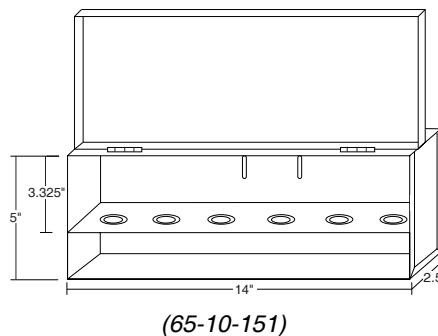

data sheet

ARGCO

FIRE SPRINKLER SPARE HEADBOXES

3 Head Box

12 Head Box

Heavy gauge steel construction

Knockouts and shelf to accommodate any 1/2" or 3/4" sprinkler head

All-welded construction and full length hinge

Red powder coated finish

Slotted for easy mounting with screws, rivets or strapping

6 Head Box

6 Large Head Box

The information contained herein is produced in good faith and is believed to be reliable but is for guidance only. ARGCO and its agents cannot assume liability or responsibility for results obtained in the use of its product by persons whose methods are outside or beyond our control. It is the user's responsibility to determine the suitability of any of the products, methods of use, or preparation prior to use, mentioned in our literature. It is the user's responsibility to observe and adapt such precautions as may be advisable for the protection of personnel and property in the handling and use of any of our products.