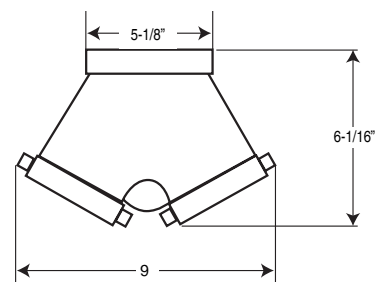

FIRE DEPARTMENT CONNECTIONS (SIAMESE)

STRAIGHT PATTERN FDC BODIES

2-Way Straight Pattern Single Clapper

65-10-200: 4" (F) NPT outlet x 2-1/2"(F) x 2-1/2"(F) NST

Finish: rough brass, polished brass,
chrome plated brass, polished chrome

Branding: "AUTO-SPKR"

City threads: Chicago, Cincinnati, Cleveland, Denver,
Detroit, Louisville, New York Corp, New York FD,
Phoenix, Pittsburgh, Pueblo, Raleigh, Toledo

File EX 4316

JOIV4A9.AH