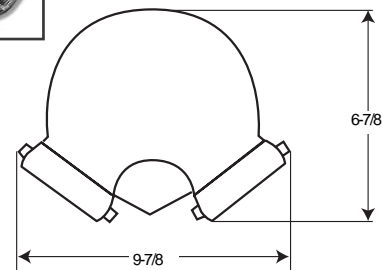

90° PATTERN FDC BODIES

2 Way 90 Degree Pattern Single Clapper

65-10-205: 4" (F) NPT outlet x 2-1/2"(F) x 2-1/2"(F) NST

Finish: rough brass, polished brass,
chrome plated brass, polished chrome

Branding: "AUTO-SPKR"

City threads: Chicago, Cincinnati, Cleveland,
Denver, Detroit, Louisville, New York Corp,
New York FD, Phoenix, Pittsburgh, Pueblo,
Raleigh, Toledo

File EX 4316

JOIV4A9.AH