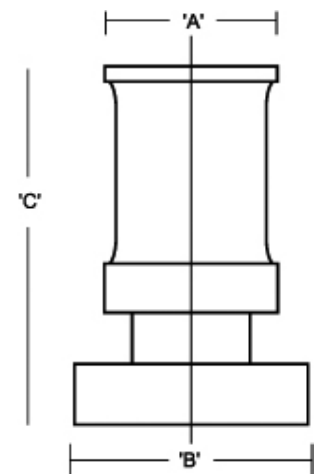

### **BRASS FOG NOZZLE**

Chrome Plated Brass Adjustable Straight Stream Fog Nozzle

**1/2" (38 mm) NST thread Item number: 65-10-806**

**1/2" (38 mm) NPSH thread Item number: 65-10-806NPSH**

1-1/2" (38 mm) cast brass adjustable fog nozzle.

Capable of complete shutoff, straight stream or any degree of conical fog.

Recommended for fire hose cabinets and fire hose racks for lined or unlined fire hose.

Finish : chrome plated.

|   | Dimensions             |
|---|------------------------|
| A | 2-1/2" (65 mm)         |
| B | 2-7/16" (63 mm)        |
| C | 4-7/8" (122 mm) Closed |