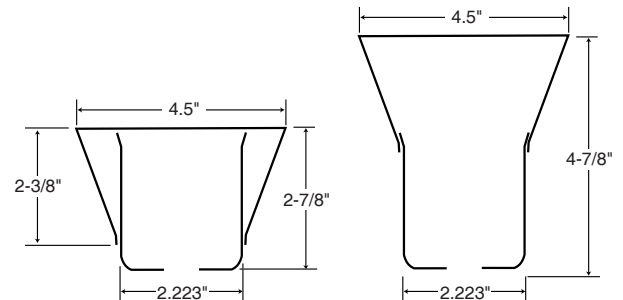

### 2 PC. EXTENDED ESCUTCHEON

Adjustable 3" to 5" Height  
4-1/2" Ceiling Coverage

Chrome Plated 4510280  
Skirt Only: 4510047  
Cup only: 4510003EL

Type 1010-1018 mild steel  
0.40 - 0.42 mm thick

### 3 PC. EXTENDED ESCUTCHEON

Four Models, adjustable from:

4" to 5-1/4" deep: 4510010

6" to 7-1/4" deep: 4510012

8" to 9-1/4" deep: 4510014

10" to 11-1/4" deep: 4510016

Available Chrome Plated and White

1010-1018 mild steel  
0.40 - 0.42 mm thick  
1/2" and 3/4" ips

### SPLIT TUBE EXTENDERS

Split Tube Fits between Cup and Skirt to allow for adjustable extension of cup & skirt

4" to 5-1/4" deep: 4510009

6" to 7-1/4" deep: 4510011

8" to 9-1/4" deep: 4510013

10" to 11-1/4" deep: 4510015