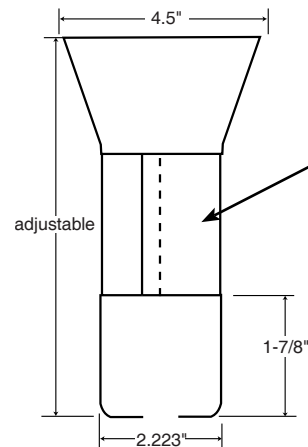

### 2 PC. EXTENDED ESCUTCHEON

Adjustable 3" to 5" Height  
4-1/2" Ceiling Coverage

Chrome Plated 4510280  
Skirt Only: 4510047  
Cup only: 4510003EL

Type 1010-1018 mild steel  
0.40 - 0.42 mm thick

### 3 PC. EXTENDED ESCUTCHEON

Four Models, adjustable from:

4" to 5-1/4" deep: 4510010

6" to 7-1/4" deep: 4510012

8" to 9-1/4" deep: 4510014

10" to 11-1/4" deep: 4510016

Available Chrome Plated and White

1010-1018 mild steel  
0.40 - 0.42 mm thick  
1/2" and 3/4" ips

Split tube allows  
installation after  
standard cup is installed.

### SPLIT TUBE EXTENDERS

Split Tube Fits between Cup and Skirt to allow for adjustable extension of cup & skirt

4" to 5-1/4" deep: 4510009

6" to 7-1/4" deep: 4510011

8" to 9-1/4" deep: 4510013

10" to 11-1/4" deep: 4510015