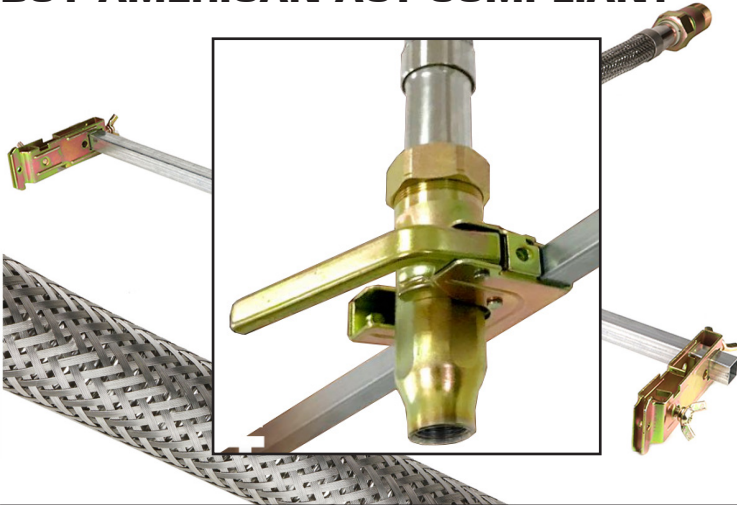

FLEXIBLE SPRINKLER DROP HOSE

BUY AMERICAN ACT COMPLIANT

- New One-Touch Bracket
- Larger inner diameter for better flows
- Save Time & Money
- No cutting, no welding, no threading
- Perfect for retrofit applications
- Easy to move for layout changes

Provides a sprinkler drop assembly comprised of the following components:

- 304 Stainless Steel Flexible Hose with Two Slip Nuts
- Branchline Inlet Nipple NPT
- Straight Outlet Sprinkler Reducer
- Center Bracket, End Brackets, and Square Support Bar

- Maximum Sprinkler K-factor for 1/2" outlet: 5.6
- Maximum Sprinkler K-factor for 3/4" outlet: 8.0
- Designed for use in wet systems
- Flexibility Type: Limited

FRICITION LOSS and SPECIFICATIONS

ITEM #	NPT	Length	Equivalent Length of 1 ft Sch 40 Pipe		Maximum # of 90° Bends		Minimum Bend Radius	
			UL LISTED	FM APPROVED	UL LISTED	FM APPROVED	UL LISTED	FM APPROVED
			LISTED	APPROVED	LISTED	APPROVED	LISTED	APPROVED
6530165	1/2"	28" (0.6 m)	18 ft	22.9 ft	3	1	3"	9"
6530166	1/2"	39" (0.9 m)	23 ft	34.6 ft	5	2	3"	9"
6530167	1/2"	48" (1.2 m)	29 ft	41.0 ft	7	3	3"	9"
6530168	1/2"	60" (1.5 m)	39 ft	50.4 ft	9	4	3"	9"
6530169	1/2"	72" (1.8 m)	50 ft	58.5 ft	12	4	3"	9"
6530175	3/4"	28" (0.6 m)	20 ft	15.7 ft	3	1	3"	9"
6530176	3/4"	39" (0.9 m)	24 ft	26.9 ft	5	2	3"	9"
6530177	3/4"	48" (1.2 m)	31 ft	34.8 ft	7	3	3"	9"
6530178	3/4"	60" (1.5 m)	40 ft	43.8 ft	9	4	3"	9"
6530179	3/4"	72" (1.8 m)	70 ft	53.4 ft	12	4	3"	9"