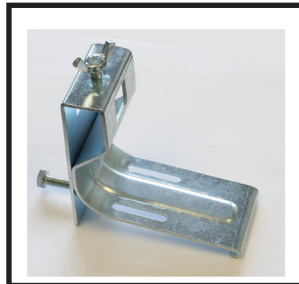

FLEXIBLE SPRINKLER DROP HOSE ACCESSORIES

90° Reducing Nipple

for Braided & Unbraided

6530190: 1" x 1/2"

6530192: 1" x 3/4"

for MegaFlex:

6531190: 1" x 1/2"

6531192: 1" x 3/4"

Straight Reducing Nipple

for Braided & Unbraided

6530181: 1" x 1/2" standard

6530180: 1" x 3/4" standard

6530191: 1" x 1/2" x 10" length

for MegaFlex:

6531181: 1" x 1/2" standard

6531180: 1" x 3/4" standard

6531191: 1" x 1/2" x 10" length

6531191-3/4: 1" x 3/4" x 10" length

Flex Hose End Brackets

6530185: Standard 4" End Brackets (sold each)

6530183: Short 2-1/4" End Brackets (sold each)

6530194 :
Metal Stud End Bracket
(C-Clamp)

6530195:
Furring Channel End Bracket
(Hat Channel Bracket)

Flex Hose Center Brackets

6530184: Center bracket with hinged lever handle

Flex Hose Square Bar

6530182: 25" Square bar to fit standard ceiling tile grids