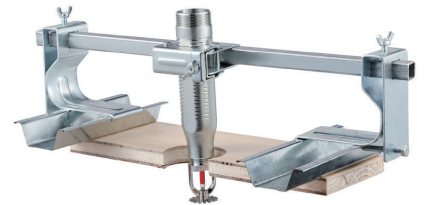

FLEXIBLE SPRINKLER DROP HOSE ACCESSORIES

90° Reducing Nipple

for Braided & Unbraided

6530190: 1" x 1/2"

6530192: 1" x 3/4"

for MegaFlex:

6531190: 1" x 1/2"

6531192: 1" x 3/4"

Straight Reducing Nipple

for Braided & Unbraided

6530181: 1" x 1/2" standard

6530180: 1" x 3/4" standard

6530191: 1" x 1/2" x 10" length

for MegaFlex:

6531181: 1" x 1/2" standard

6531180: 1" x 3/4" standard

6531191: 1" x 1/2" x 10" length

6531191-3/4: 1" x 3/4" x 10" length

Flex Hose End Brackets

6530185: Standard 4" End Brackets (sold each)

6530183: Short 2-1/4" End Brackets (sold each)

6530194 :
Metal Stud End Bracket
(C-Clamp)

6530195:
Furring Channel End Bracket
(Hat Channel Bracket)

Flex Hose Center Brackets

6530184: Center bracket with hinged lever handle

Flex Hose Square Bar

6530182: 25" Square bar to fit standard ceiling tile grids