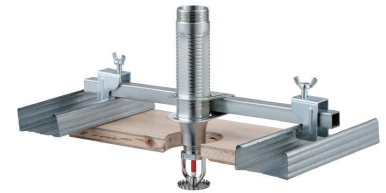

FLEXIBLE SPRINKLER DROP HOSE ACCESSORIES

90° Reducing Nipple

for Braided & Unbraided

6530190: 1" x 1/2"

6530192: 1" x 3/4"

for MegaFlex:

6531190: 1" x 1/2"

6531192: 1" x 3/4"

Straight Reducing Nipple

for Braided & Unbraided

6530181: 1" x 1/2" standard

6530180: 1" x 3/4" standard

6530191: 1" x 1/2" x 10" length

for MegaFlex:

6531181: 1" x 1/2" standard

6531180: 1" x 3/4" standard

6531191: 1" x 1/2" x 10" length

6531191-3/4: 1" x 3/4" x 10" length

Flex Hose End Brackets

6530185: Standard 4" End Brackets (sold each)

6530183: Short 2-1/4" End Brackets (sold each)

6530194 :
Metal Stud End Bracket
(C-Clamp)

6530195:
Furring Channel End Bracket
(Hat Channel Bracket)

Flex Hose Center Brackets

6530184: Center bracket with hinged lever handle

Flex Hose Square Bar

6530182: 25" Square bar to fit standard ceiling tile grids