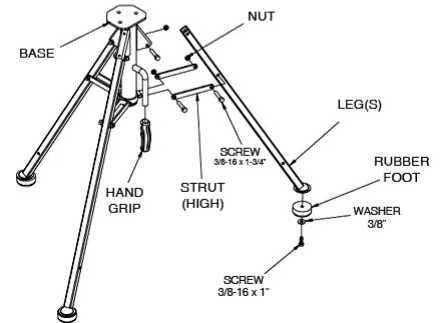

### 2-1/2" Folding Tri-Pod Vise

**Item# 3305500**

- 1/8" to 2-1/2" (3-60 mm) pipe capacity
- Cast iron vise with forged jaws
- 1/2" pipe bending shoes
- 1" heavy wall tubing for greater stability
- Large rubber skid pads bolted to legs
- Lightweight (29 lbs.)
- Soft-grip carrying handle

### 2-1/2" Bench Vise

**Item #3305501**

- 1/8 to 2-1/2" (3-60 mm) pipe capacity
- Cast iron vise with forged jaws
- 1/2" pipe bending shoes
- Mounts to tri-stand or work truck
- Lightweight (7.5 lbs.)

**FOR MORE INFORMATION CALL ARGCO AT 1-800-854-1015  
OR LOG ONTO WWW.ARGCO.COM**