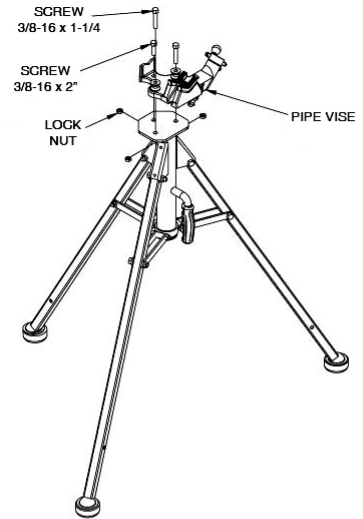

### 2-1/2" Folding Tri-Pod Vise

**Item# 3305500**

- 1/8" to 2-1/2" (3-60 mm) pipe capacity
- Cast iron vise with forged jaws
- 1/2" pipe bending shoes
- 1" heavy wall tubing for greater stability
- Large rubber skid pads bolted to legs
- Lightweight (29 lbs.)
- Soft-grip carrying handle

### 2-1/2" Bench Vise

**Item #3305501**

- 1/8 to 2-1/2" (3-60 mm) pipe capacity
- Cast iron vise with forged jaws
- 1/2" pipe bending shoes
- Mounts to tri-stand or work truck
- Lightweight (7.5 lbs.)

**FOR MORE INFORMATION CALL ARGCO AT 1-800-854-1015  
OR LOG ONTO WWW.ARGCO.COM**