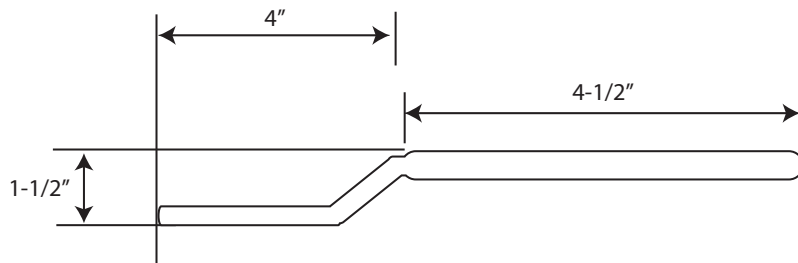

HEAD BOX WRENCH

Light Hazard Sprinkler Head Wrench
Great maintenance tool - Put one in every spare head box!

ITEM # 3099186	DESCRIPTION FIRE SPRINKLER HEAD WRENCH FITS SPARE HEAD BOXES
-------------------	---

TOP VIEW

SIDE VIEW

System No.		Location		Spec Section		Paragraph	
Submitted By		Date		Approved		Date	