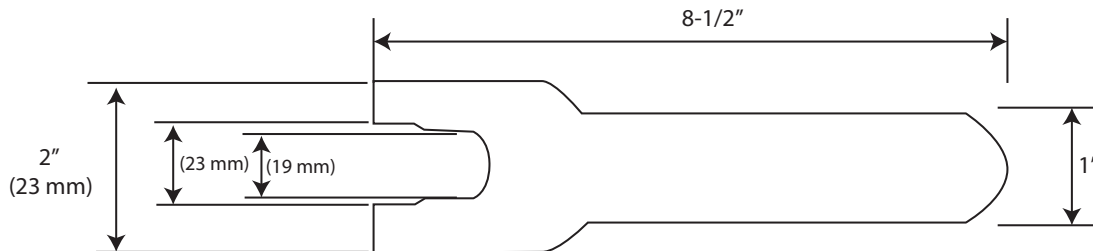

HEAD BOX WRENCH

Light Hazard Sprinkler Head Wrench
Great maintenance tool - Put one in every spare head box!

ITEM # 3099186	DESCRIPTION FIRE SPRINKLER HEAD WRENCH FITS SPARE HEAD BOXES
-------------------	---

TOP VIEW

SIDE VIEW

System No.		Location		Spec Section		Paragraph	
Submitted By		Date		Approved		Date	