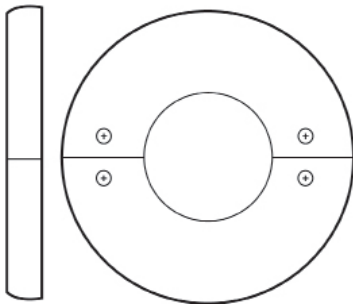

## STAINLESS STEEL SPLIT RING WALL PLATES

### Hinged floor and ceiling plate

Available 1/4" to 10" ips and 3/8" to 4" cps

- 304 Stainless Steel
- .063 Thick
- 1/2" deep

**MADE IN USA**

ARGCO also offers heavy gauge steel, light gauge steel, plastic, aluminum, forged steel and forged brass wall plates. Visit [argco.com](http://argco.com) for details.

ITEM #	PIPE SIZE	INNER DIMENSION	OUTER DIMENSION
4521101SS	3/4" IPS	1-1/8"	4-1/8"
4521102SS	1" IPS	1-3/8"	4-3/8"
4521103SS	1-1/4" IPS & 1-1/2" CPS	1-3/4"	4-3/4"
4521104SS	1-1/2" IPS	2"	5"
4521105SS	2" IPS	2-7/16"	5-7/16"
4521106SS	2-1/2" IPS	2-15/16"	5-15/16"
4521106SS-3	3" IPS	3-9/16"	6-9/16"
4521107SS	4" IPS	4-9/16"	7-9/16"
4521108SS	5" IPS	5-5/8"	8-5/8"
4521109SS	6" IPS	6-13/16"	9-13/16"
4521111SS	8" IPS	8-15/16"	11-15/16"
4521112SS	10" IPS	10-3/4"	13-3/4"
4521113SS	12" IPS	12-13/16"	15-13/16"
4521114SS	14" IPS	14"	17"