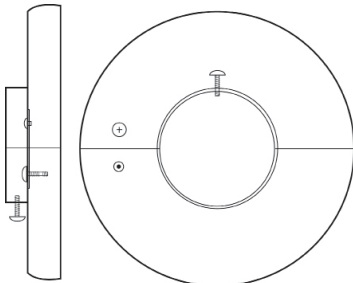

ITEM #	PIPE SIZE	INNER DIMENSION	OUTER DIMENSION
4521101SS	3/4" IPS	1-1/8"	4-1/8"
4521102SS	1" IPS	1-3/8"	4-3/8"
4521103SS	1-1/4" IPS & 1-1/2" CPS	1-3/4"	4-3/4"
4521104SS	1-1/2" IPS	2"	5"
4521105SS	2" IPS	2-7/16"	5-7/16"
4521106SS	2-1/2" IPS	2-15/16"	5-15/16"
4521106SS-3	3" IPS	3-9/16"	6-9/16"
4521107SS	4" IPS	4-9/16"	7-9/16"
4521108SS	5" IPS	5-5/8"	8-5/8"
4521109SS	6" IPS	6-13/16"	9-13/16"
4521111SS	8" IPS	8-15/16"	11-15/16"
4521112SS	10" IPS	10-3/4"	13-3/4"
4521113SS	12" IPS	12-13/16"	15-13/16"
4521114SS	14" IPS	14"	17"

## STAINLESS STEEL SPLIT RING WALL PLATES with Set Screw

### Hinged floor and ceiling plate with Set Screw

Available 1/4" to 4" ips and 3/8" to 4" cps

- 304 Stainless Steel
- .063 Thick
- 1" Deep

**MADE IN USA**

ITEM #	PIPE SIZE	INNER DIMENSION	OUTER DIMENSION
4519205SS	1" IPS	1-3/8"	4-3/8"
4519206SS	1-1/4" CPS	1-3/8"	4-3/8"
4519210SS	1-1/4" IPS	1-3/4"	4-1/2"
4519215SS	1-1/2" IPS	2"	5"
4519220SS	2" IPS	2-7/16"	5-7/16"
4519225SS	2-1/2" IPS	2-15/16"	5-15/16"
4519228SS	4" IPS	4-9/16"	7-9/16"