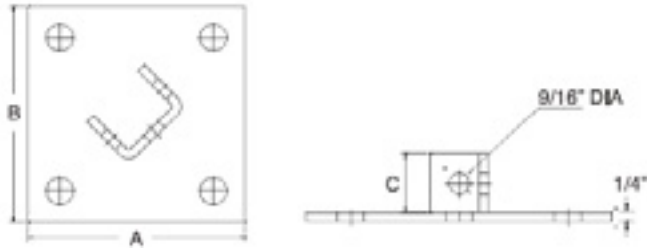

STRUT FITTINGS

90° ANGLE
Two Hole
Finish: Electro-Galvanized

ITEM #	A	B	WEIGHT
2550585	1-3/4"	1-5/8"	0.58
2550585A	2-1/4"	1-7/8"	0.58
2550585B	2"	1-5/8"	0.58
2550585C	3"	2-1/2"	0.58

90° ANGLE
Three Hole
Finish: Electro-Galvanized

ITEM #	A	B	WEIGHT
2550586	3-9/16"	1-5/8"	0.58
2550586A	3-7/8"	1-7/8"	0.58
2550586B	4-1/8"	1-5/8"	0.58
2550586C	3-1/2"	2-1/2"	0.58

90° ANGLE
Four Hole
Finish: Electro-Galvanized

ITEM #	A	B	WEIGHT
2550587	3-7/8"	3-5/16"	0.78
2550587A	4-1/8"	3-1/2"	0.78

ITEM #	A	B	C	WEIGHT
2550505	6"	6"	1-5/8"	3.15

ITEM #	A	B	C	WEIGHT
2550506	6"	6"	3-1/2"	3.80

FOR MORE INFORMATION CALL ARGCO AT 800-854-1015
OR LOG ONTO ARGCO.COM