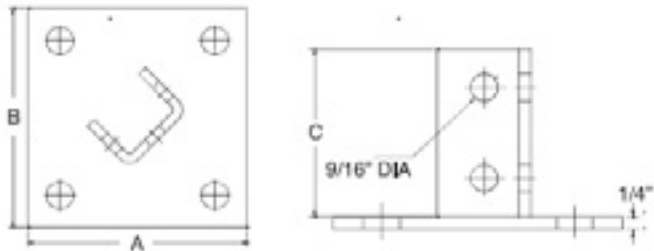

STRUT FITTINGS

90° ANGLE
Two Hole
Finish: Electro-Galvanized

ITEM #	A	B	WEIGHT
2550585	1-3/4"	1-5/8"	0.58
2550585A	2-1/4"	1-7/8"	0.58
2550585B	2"	1-5/8"	0.58
2550585C	3"	2-1/2"	0.58

90° ANGLE
Three Hole
Finish: Electro-Galvanized

ITEM #	A	B	WEIGHT
2550586	3-9/16"	1-5/8"	0.58
2550586A	3-7/8"	1-7/8"	0.58
2550586B	4-1/8"	1-5/8"	0.58
2550586C	3-1/2"	2-1/2"	0.58

90° ANGLE
Four Hole
Finish: Electro-Galvanized

ITEM #	A	B	WEIGHT
2550587	3-7/8"	3-5/16"	0.78
2550587A	4-1/8"	3-1/2"	0.78

ITEM #	A	B	C	WEIGHT
2550505	6"	6"	1-5/8"	3.15

ITEM #	A	B	C	WEIGHT
2550506	6"	6"	3-1/2"	3.80

FOR MORE INFORMATION CALL ARGCO AT 800-854-1015
OR LOG ONTO ARGCO.COM