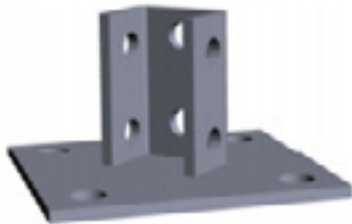

STRUT FITTINGS

90° ANGLE
Two Hole
Finish: Electro-Galvanized

ITEM #	A	B	WEIGHT
2550585	1-3/4"	1-5/8"	0.58
2550585A	2-1/4"	1-7/8"	0.58
2550585B	2"	1-5/8"	0.58
2550585C	3"	2-1/2"	0.58

90° ANGLE
Three Hole
Finish: Electro-Galvanized

ITEM #	A	B	WEIGHT
2550586	3-9/16"	1-5/8"	0.58
2550586A	3-7/8"	1-7/8"	0.58
2550586B	4-1/8"	1-5/8"	0.58
2550586C	3-1/2"	2-1/2"	0.58

90° ANGLE
Four Hole
Finish: Electro-Galvanized

ITEM #	A	B	WEIGHT
2550587	3-7/8"	3-5/16"	0.78
2550587A	4-1/8"	3-1/2"	0.78

**FOR MORE INFORMATION CALL ARGCO AT 800-854-1015
 OR LOG ONTO ARGCO.COM**

POST BASE
Eight Hole
Finish: Electro-Galvanized

ITEM #	A	B	C	WEIGHT
2550504	6"	3-1/2"	3-1/2"	3.15

POST BASE
Seven Hole
Finish: Electro-Galvanized

ITEM #	A	B	C	WEIGHT
2550505	6"	6"	1-5/8"	3.15

ITEM #	A	B	C	WEIGHT
2550506	6"	6"	3-1/2"	3.80

FOR MORE INFORMATION CALL ARGCO AT 800-854-1015
OR LOG ONTO ARGCO.COM