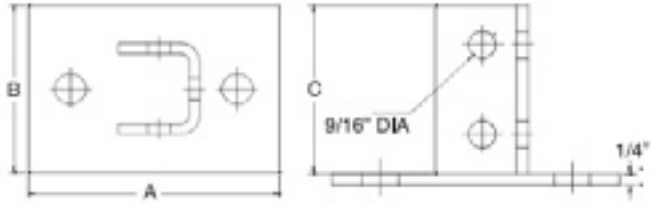

ITEM #	A	B	C	WEIGHT
2550504	6"	3-1/2"	3-1/2"	3.15