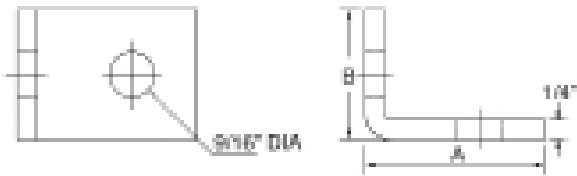

STRUT FITTINGS

90° ANGLE
Two Hole
Finish: Electro-Galvanized

ITEM #	A	B	WEIGHT
2550585	1-3/4"	1-5/8"	0.58
2550585A	2-1/4"	1-7/8"	0.58
2550585B	2"	1-5/8"	0.58
2550585C	3"	2-1/2"	0.58

90° ANGLE
Three Hole
Finish: Electro-Galvanized

ITEM #	A	B	WEIGHT
2550586	3-9/16"	1-5/8"	0.58
2550586A	3-7/8"	1-7/8"	0.58
2550586B	4-1/8"	1-5/8"	0.58
2550586C	3-1/2"	2-1/2"	0.58

90° ANGLE
Four Hole
Finish: Electro-Galvanized

ITEM #	A	B	WEIGHT
2550587	3-7/8"	3-5/16"	0.78
2550587A	4-1/8"	3-1/2"	0.78