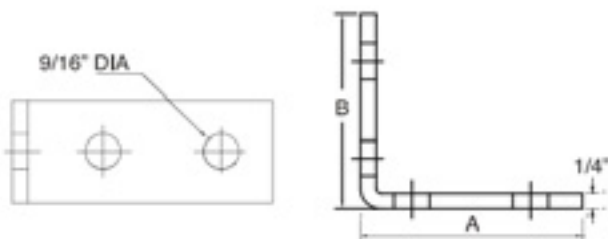

STRUT FITTINGS

90° ANGLE
Two Hole
Finish: Electro-Galvanized

ITEM #	A	B	WEIGHT
2550585	1-3/4"	1-5/8"	0.58
2550585A	2-1/4"	1-7/8"	0.58
2550585B	2"	1-5/8"	0.58
2550585C	3"	2-1/2"	0.58

90° ANGLE
Three Hole
Finish: Electro-Galvanized

ITEM #	A	B	WEIGHT
2550586	3-9/16"	1-5/8"	0.58
2550586A	3-7/8"	1-7/8"	0.58
2550586B	4-1/8"	1-5/8"	0.58
2550586C	3-1/2"	2-1/2"	0.58

90° ANGLE
Four Hole
Finish: Electro-Galvanized

ITEM #	A	B	WEIGHT
2550587	3-7/8"	3-5/16"	0.78
2550587A	4-1/8"	3-1/2"	0.78