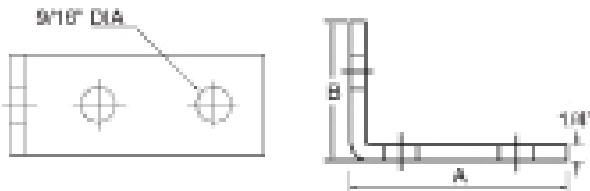

STRUT FITTINGS

90° ANGLE
Two Hole
Finish: Electro-Galvanized

ITEM #	A	B	WEIGHT
2550585	1-3/4"	1-5/8"	0.58
2550585A	2-1/4"	1-7/8"	0.58
2550585B	2"	1-5/8"	0.58
2550585C	3"	2-1/2"	0.58

90° ANGLE
Three Hole
Finish: Electro-Galvanized

ITEM #	A	B	WEIGHT
2550586	3-9/16"	1-5/8"	0.58
2550586A	3-7/8"	1-7/8"	0.58
2550586B	4-1/8"	1-5/8"	0.58
2550586C	3-1/2"	2-1/2"	0.58

90° ANGLE
Four Hole
Finish: Electro-Galvanized

ITEM #	A	B	WEIGHT
2550587	3-7/8"	3-5/16"	0.78
2550587A	4-1/8"	3-1/2"	0.78