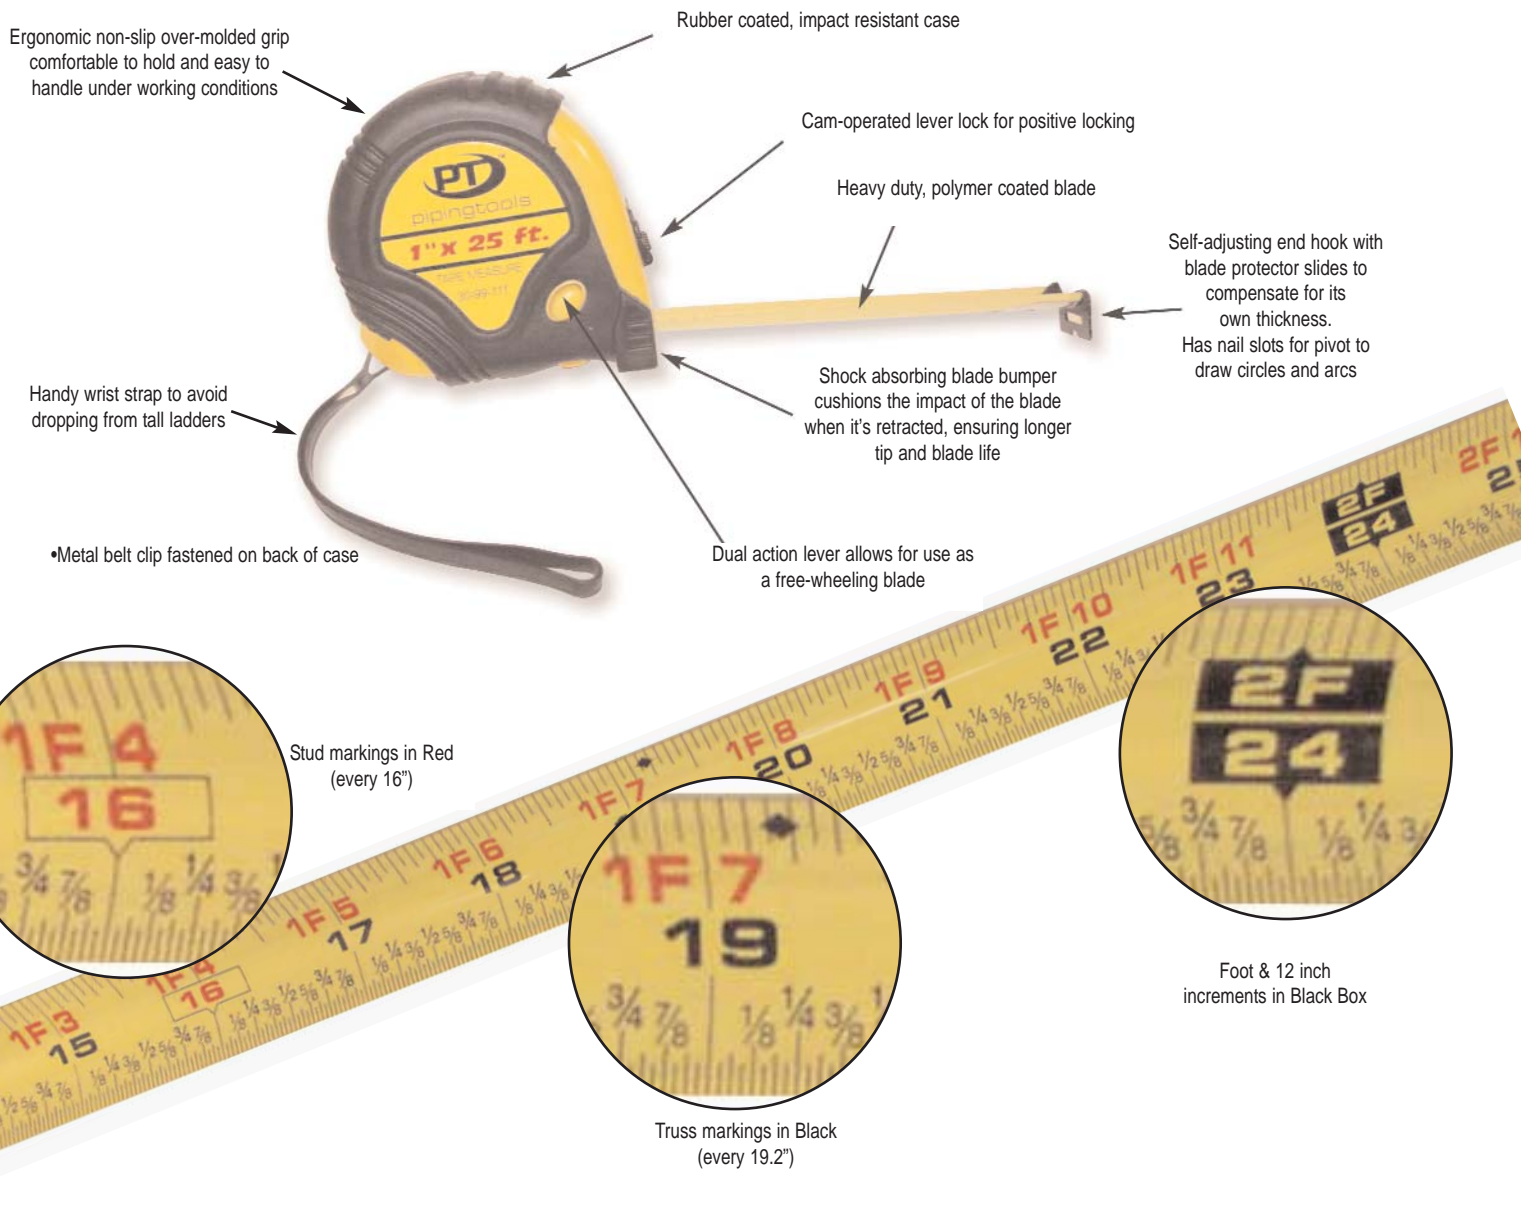

data sheet

ARGCO

TAPE MEASURE

The PT tape measure is ergonomically designed and features a molded grip for sure, easy handling. The tape measure is built with several features that make them the perfect tape.