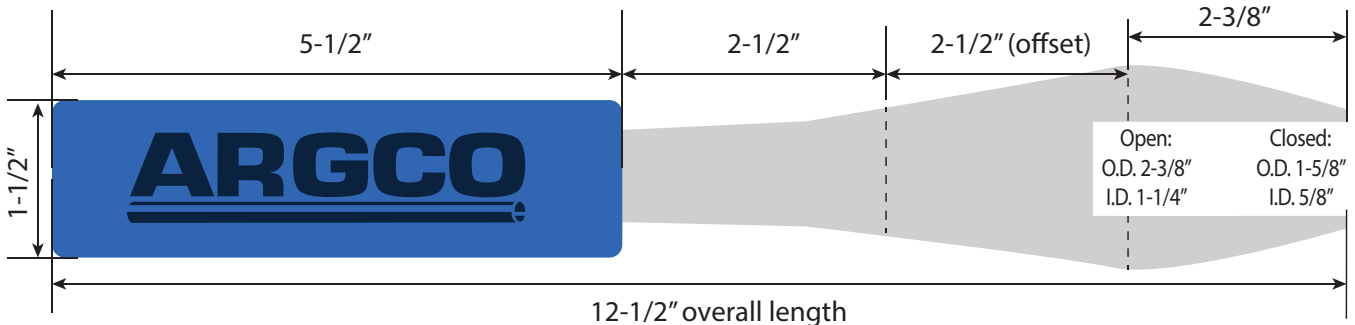

OFFSET ADJUSTABLE WRENCH

The only wrench you need.

Adjustable sizing guarantees you have the right wrench when you're on a ladder!

**SAVE
YOUR
KNUCKLES!**

5/8" to 1-1/4"
Capacity

Patented TRIPLE CYLINDER SLIDE and beefy thicker jaws provide superior stability, especially when on a ladder.

Offset design provides increased leverage when working overhead and makes it easy to reach tight spots.

Tough cast steel construction with durable chrome finish

The Perfect Wrench for exposed large fire sprinklers

[item # 3099188](#)

OFFSET ADJUSTABLE WRENCH
Case Quantity: 12

System No.		Location		Spec Section		Paragraph	
Submitted By		Date		Approved		Date	