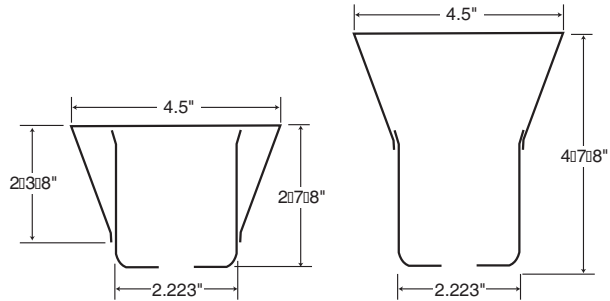

## 2 PC. EXTENDED ESCUTCHEON

Adjustable 3" to 5" Height  
4-1/2" Ceiling Coverage

Chrome Plated 4510280  
White 4510280WH

Type 1010-1018 mild steel  
0.40 - 0.42 mm thick

## 3 PC. EXTENDED ESCUTCHEON

Four Models, adjustable from:

4" to 5-1/4" deep: 4510010

6" to 7-1/4" deep: 4510012

8" to 9-1/4" deep: 4510014

10" to 11-1/4" deep: 4510016

Available Chrome Plated and White

1010-1018 mild steel  
0.40 - 0.42 mm thick  
1/2" and 3/4" ips

## SPLIT TUBE EXTENDERS

Split Tube Fits between Cup and Skirt to allow for adjustable extension of cup & skirt

4" to 5-1/4" deep: 4510009

6" to 7-1/4" deep: 4510011

8" to 9-1/4" deep: 4510013

10" to 11-1/4" deep: 4510015

Available Chrome Plated and White

1010-1018 mild steel  
0.40 - 0.42 mm thick  
1/2" and 3/4" ips

System No.		Location		Spec Section		Paragraph	
Submitted By		Date		Approved		Date	