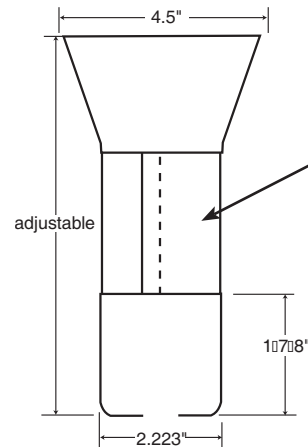

## 2 PC. EXTENDED ESCUTCHEON

Adjustable 3" to 5" Height  
4-1/2" Ceiling Coverage

Chrome Plated 4510280  
White 4510280WH

Type 1010-1018 mild steel  
0.40 - 0.42 mm thick

## 3 PC. EXTENDED ESCUTCHEON

Four Models, adjustable from:

4" to 5-1/4" deep: 4510010

6" to 7-1/4" deep: 4510012

8" to 9-1/4" deep: 4510014

10" to 11-1/4" deep: 4510016

Available Chrome Plated and White

1010-1018 mild steel  
0.40 - 0.42 mm thick  
1/2" and 3/4" ips

## SPLIT TUBE EXTENDERS

Split Tube Fits between Cup and Skirt to allow for adjustable extension of cup & skirt

4" to 5-1/4" deep: 4510009

6" to 7-1/4" deep: 4510011

8" to 9-1/4" deep: 4510013

10" to 11-1/4" deep: 4510015

Available Chrome Plated and White

1010-1018 mild steel  
0.40 - 0.42 mm thick  
1/2" and 3/4" ips

System No.		Location		Spec Section		Paragraph	
Submitted By		Date		Approved		Date	